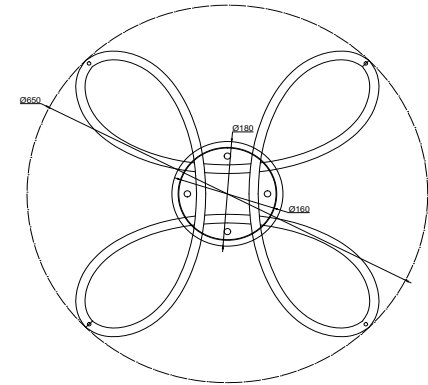

FREYA
TRADITION OF QUALITY

Instruction

FR6047PL-L70W

MAX 43W

Recommended to use LED bulbs

Model: FR6047PL-L70W
Collection: LED
Series: New Series 047

Pendant Lamps