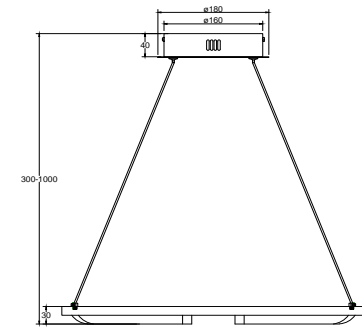

FREYA
TRADITION OF QUALITY

Instruction

FR6047PL-L70W

MAX 43W

Recommended to use LED bulbs

Model: FR6047PL-L70W
Collection: LED
Series: New Series 047

Pendant Lamps