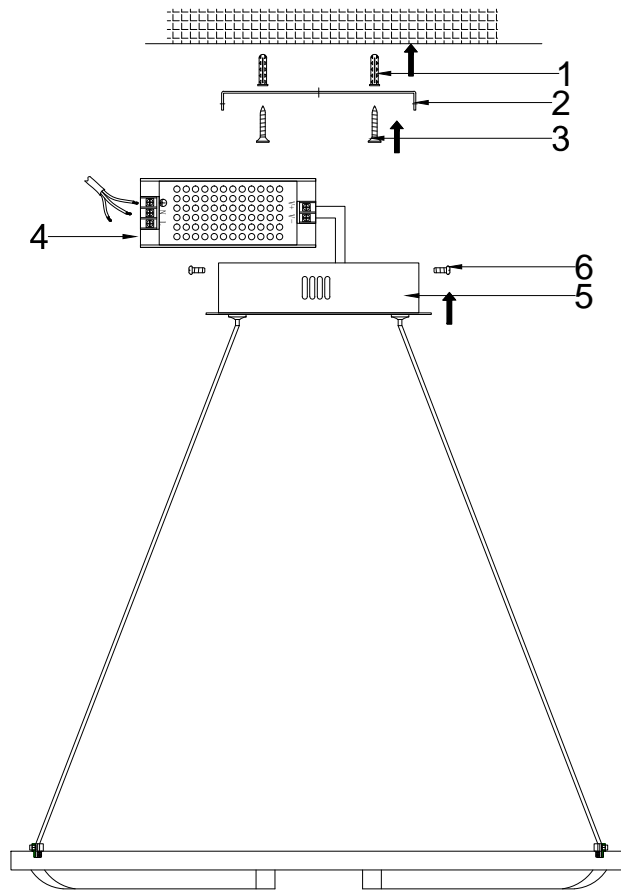

FREYA
TRADITION OF QUALITY

Instruction

FR6047PL-L70W

MAX 43W

Recommended to use LED bulbs

Model: FR6047PL-L70W
Collection: LED
Series: New Series 047

Pendant Lamps