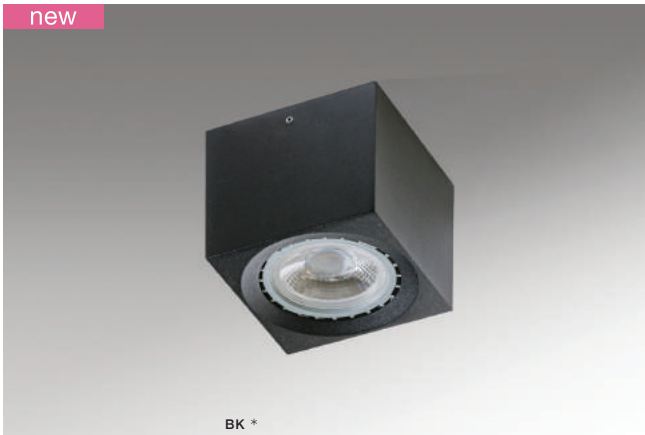

new

ECO ALEX V.2

bulb not included

voltage: 230V	ES111 1 x MAX 16W
IP20	
	installation place

COLOUR / NEW INDEX NO.

- WHITE (WH) **AZ4318**
- BLACK (BK) **AZ4317**