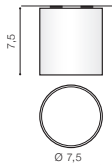

## MATEO S

LED integrated

voltage: 230V	LED 7W 3000K RA>80 520lm	
IP20	520 lm	
technical specification	installation place	
	beam angle: 110°	

COLOUR / NEW INDEX NO.

MATT WHITE (WH) . . . . . **AZ1455**

WH \*

## MATEO M

LED integrated

voltage: 230V	LED 9W 3000K RA>80	
IP20	710 lm	
technical specification	installation place	
	beam angle: 112°	

COLOUR / NEW INDEX NO.

MATT WHITE (WH) . . . . . **AZ1456**

\* - EXPLANATION SHORTCUT PAGE 2 (E)