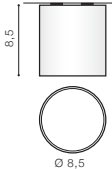

## MATEO S

LED integrated

voltage: 230V	LED 7W 3000K RA>80 520lm	
IP20	520 lm	
technical specification	installation place	
	beam angle: 110°	

COLOUR / NEW INDEX NO.

MATT WHITE (WH) . . . . . **AZ1455**

WH \*

## MATEO M

LED integrated

voltage: 230V	LED 9W 3000K RA>80	
IP20	710 lm	
technical specification	installation place	
	beam angle: 112°	

COLOUR / NEW INDEX NO.

MATT WHITE (WH) . . . . . **AZ1456**

\* - EXPLANATION SHORTCUT PAGE 2 (E)