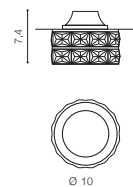

* - EXPLANATION SHORTCUT PAGE 2 (E)