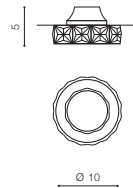

## ESTER ROUND 1

		bulb not included
voltage: 230V	connect GU10 1x Max 50W	
IP20		
installation place		
inlet opening		Ø 6,5cm

## ESTER ROUND 2

		bulb not included
voltage: 230V	connect GU10 1x Max 50W	
IP20		
installation place		
inlet opening		Ø 6,5cm