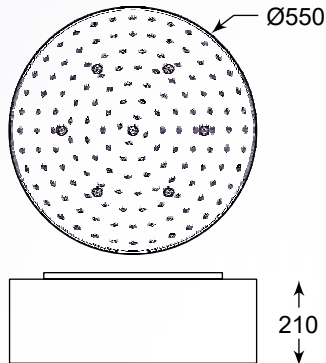

BLINK
Pendant lamp
P0173-05W-F4B3
5xG9 MAX 42W
silver shade,
aluminium rods with small crystals,
metal chrome canopy

BLINK
Pendant lamp
P0173-07W-F4B3
7xG9 MAX 42W
silver shade,
aluminium rods with small crystals,
metal chrome canopy

BLINK
Ceiling lamp
C0173-07W-B4B3
7xG9 MAX 42W
silver shade,
aluminium rods with small crystals,
metal chrome canopy

BLINK **LED**
Wall lamp
W0173-02A-F4B3
1x E27 MAX 26W 1x LED 3W 250 LM 3000K
silver shade,
aluminium rods with small crystals,
metal chrome body