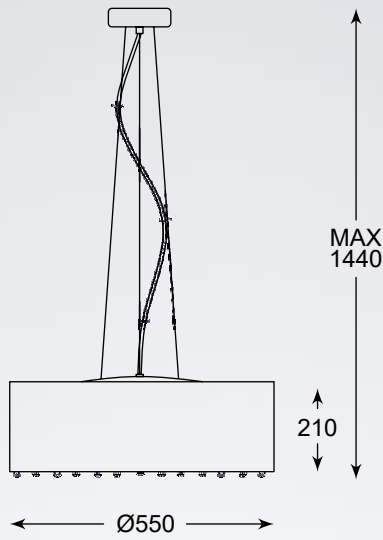

BLINK
Pendant lamp
P0173-05W-F4B3
5xG9 MAX 42W
silver shade,
aluminium rods with small crystals,
metal chrome canopy

BLINK
Pendant lamp
P0173-07W-F4B3
7xG9 MAX 42W
silver shade,
aluminium rods with small crystals,
metal chrome canopy

BLINK
Ceiling lamp
C0173-07W-B4B3
7xG9 MAX 42W
silver shade,
aluminium rods with small crystals,
metal chrome canopy

BLINK **LED**
Wall lamp
W0173-02A-F4B3
1x E27 MAX 26W 1x LED 3W 250 LM 3000K
silver shade,
aluminium rods with small crystals,
metal chrome body