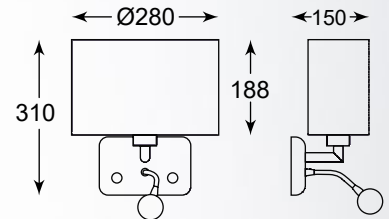

BLINK **LED**
Wall lamp
W0173-02A-F4B3
1x E27 MAX 26W 1x LED 3W 250 LM 3000K
silver shade,
aluminium rods with small crystals,
metal chrome body