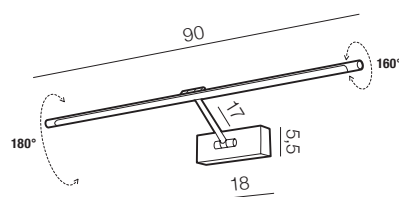

Davinci 90 LED

- 1 **AZ2660** (chrome)
- 2 **AZ2661** (sandy nickel)
- 3 **AZ2662** (golden)
- 4 **AZ2663** (black chrome)
- **new** 5 **AZ4264** (matt black)

LED 16W 1200lm 3000K RA>90
metal