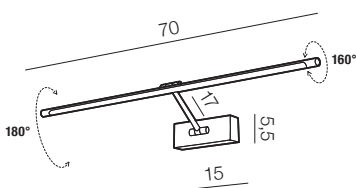

Davinci 70 LED

- 1 **AZ2656** (chrome)
- 2 **AZ2657** (sandy nickel)
- 3 **AZ2658** (golden)
- 4 **AZ2659** (black chrome)

LED 12W 835lm 3000K RA>90
metal