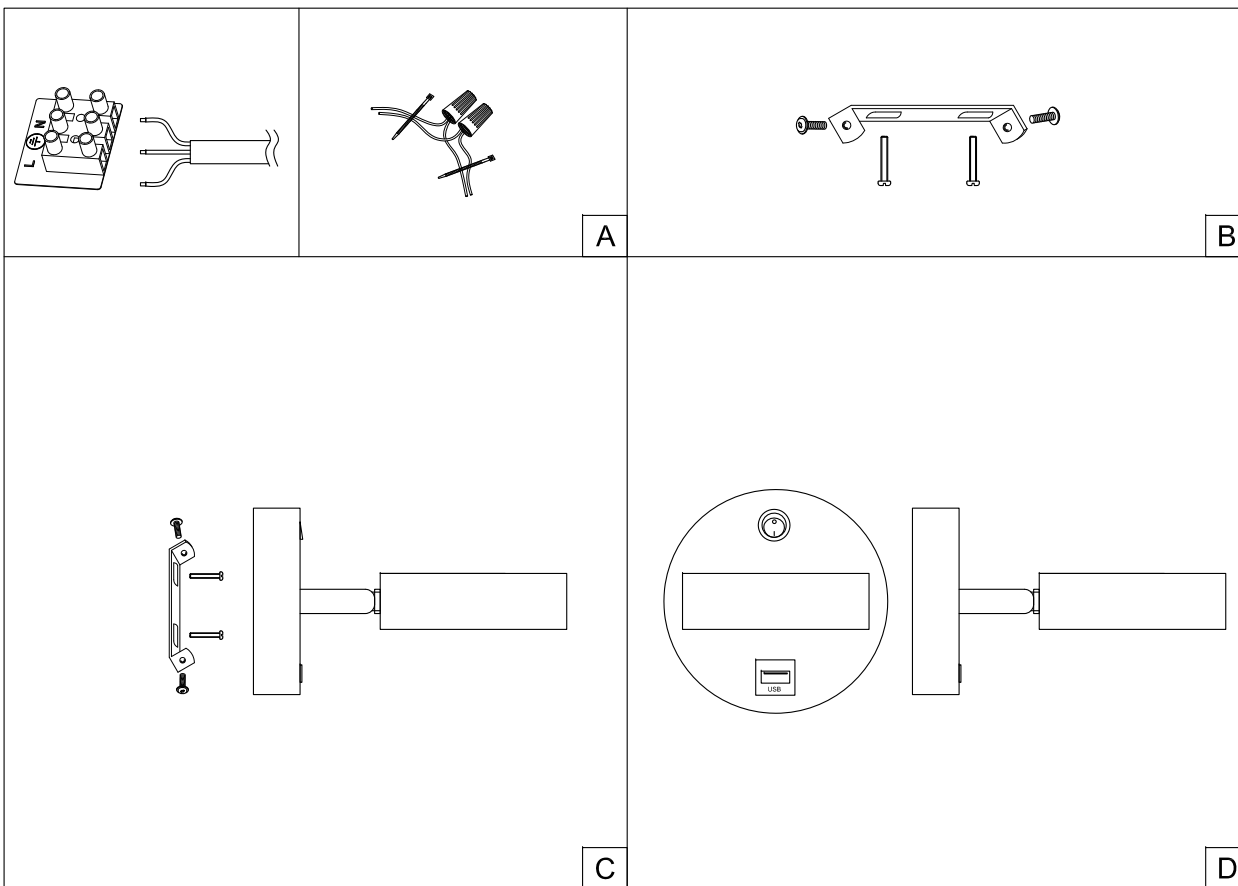

Instruction

FR10010CW-L6W

MAX 6W
300 Lumen

Model: FR10010CW-L6W
Collection: LED Market

Wall Lamps