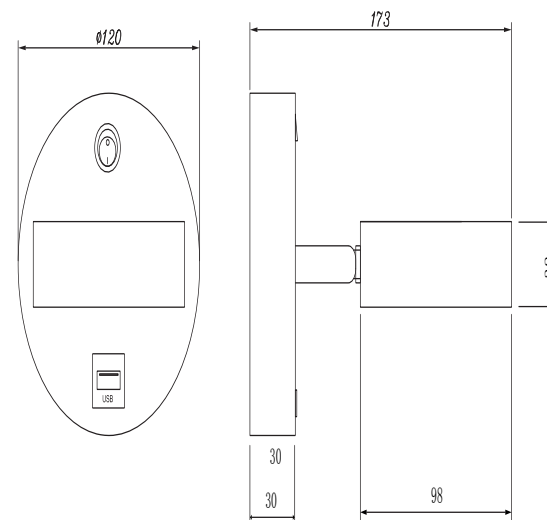

Instruction

FR10010CW-L6W

MAX 6W
300 Lumen

Model: FR10010CW-L6W
Collection: LED Market

Wall Lamps