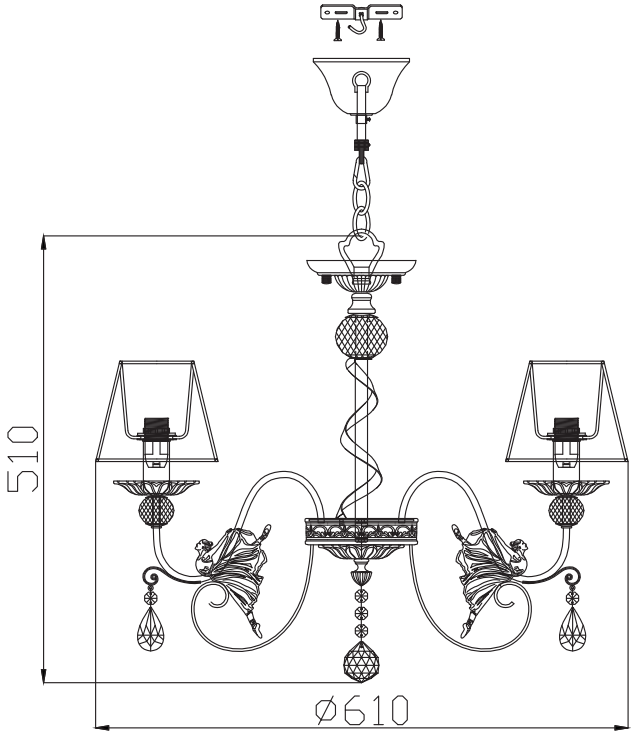

Instruction

Collection: Elegant
Series: Elina
Model: ARM222-06-G
Suspended

A=6
B=1

6 x E14 (40w)

MAYTONI
DECORATIVE LIGHTING

www.maytoni.de