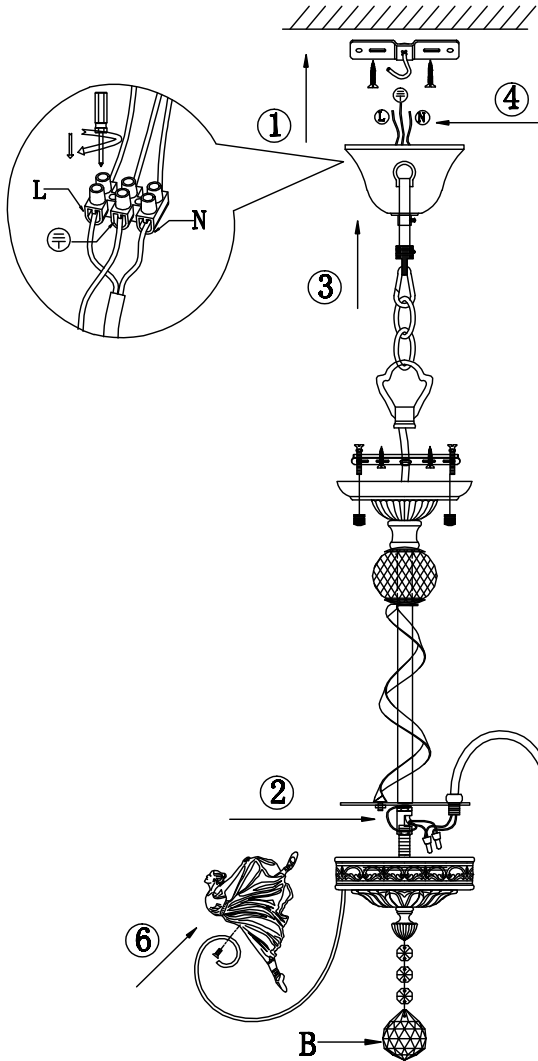

Instruction

Collection: Elegant
Series: Elina
Model: ARM222-06-G
Suspended

A=6
B=1

6 x E14 (40w)

MAYTONI
DECORATIVE LIGHTING

www.maytoni.de