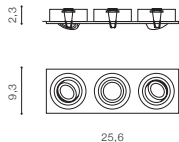

## CARO 2 SQUARE

bulb not included

voltage: 230V	connect GU10 2x Max 50W
IP20	
	installation place
	inlet opening  8x15,8cm

COLOUR / NEW INDEX NO.

- ALUMINIUM (ALU) . . . . . **AZ2438**
- BLACK (BK) . . . . . **AZ2437**
- WHITE (WH) . . . . . **AZ2436**

## CARO 3 SQUARE

bulb not included

voltage: 230V	connect GU10 3x Max 50W
IP20	
	installation place
	inlet opening  8x23,5cm

COLOUR / NEW INDEX NO.

- ALUMINIUM (ALU) . . . . . **AZ2441**
- BLACK (BK) . . . . . **AZ2440**
- WHITE (WH) . . . . . **AZ2439**