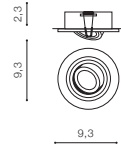

## CARO SQUARE

bulb not included

voltage: 230V	connect GU10 1x Max 50W
IP20	
	installation place
	inlet opening  Ø 8cm

COLOUR / NEW INDEX NO.

- ALUMINIUM (ALU) . . . . . **AZ2435**
- BLACK (BK) . . . . . **AZ2434**
- WHITE (WH) . . . . . **AZ2433**

## CARO 2 SQUARE

bulb not included

voltage: 230V	connect GU10 2x Max 50W
IP20	
	installation place
	inlet opening  8x15,8cm

COLOUR / NEW INDEX NO.

- ALUMINIUM (ALU) . . . . . **AZ2438**
- BLACK (BK) . . . . . **AZ2437**
- WHITE (WH) . . . . . **AZ2436**

## CARO 3 SQUARE

bulb not included

voltage: 230V	connect GU10 3x Max 50W
IP20	
	installation place
	inlet opening  8x23,5cm

COLOUR / NEW INDEX NO.

- ALUMINIUM (ALU) . . . . . **AZ2441**
- BLACK (BK) . . . . . **AZ2440**
- WHITE (WH) . . . . . **AZ2439**

## CARO 4 SQUARE

bulb not included

voltage: 230V	connect GU10 4x Max 50W
IP20	
	installation place
	inlet opening  16x16cm

COLOUR / NEW INDEX NO.

- ALUMINIUM (ALU) . . . . . **AZ2444**
- WHITE (WH) . . . . . **AZ2442**