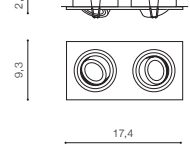

## CARO SQUARE

bulb not included

voltage: 230V	connect GU10 1x Max 50W
IP20	
	installation place
	inlet opening  Ø 8cm

COLOUR / NEW INDEX NO.

- ALUMINIUM (ALU) . . . . . **AZ2435**
- BLACK (BK) . . . . . **AZ2434**
- WHITE (WH) . . . . . **AZ2433**

## CARO 2 SQUARE

bulb not included

voltage: 230V	connect GU10 2x Max 50W
IP20	
	installation place
	inlet opening  8x15,8cm

COLOUR / NEW INDEX NO.

- ALUMINIUM (ALU) . . . . . **AZ2438**
- BLACK (BK) . . . . . **AZ2437**
- WHITE (WH) . . . . . **AZ2436**