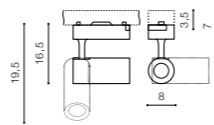

TIVOLI TRACK

Exposed downlights

LED integrated

product code – look AZ	LED 10W 3000K RA$\geq$90 840lm	
aluminium	LED 10W 4000K RA$\geq$90 880lm	
IP20	installation place – track 3 x line	☐
group energy label		

COLOUR / NEW INDEX NO.

- ☐ 3000K WHITE (WH) **AZ2222**
- ☐ 3000K BLACK (BK) **AZ2224**
- ☐ 4000K WHITE (WH) **AZ2223**
- ☐ 4000K BLACK (BK) **AZ2225**

* - EXPLANATION SHORTCUT PAGE 2 (E)

SIENA

Exposed downlights

LED integrated

product code – look AZ	LED 10W 3000K RA$\geq$90 840lm	
aluminium	LED 10W 4000K RA$\geq$90 880lm	
IP20	installation place	☐
group energy label		

COLOUR / NEW INDEX NO.

- ☐ 3000K WHITE (WH) **AZ2210**
- ☐ 3000K BLACK (BK) **AZ2212**
- ☐ 3000K CHROME (CH) **AZ2214**
- ☐ 4000K WHITE (WH) **AZ2211**
- ☐ 4000K BLACK (BK) **AZ2213**
- ☐ 4000K CHROME (CH) **AZ2215**

LED integrated

product code – look AZ	LED 20W 3000K RA$\geq$90 1680lm	
aluminium	LED 20W 4000K RA$\geq$90 1760lm	
IP20	installation place	☐
group energy label		

COLOUR / NEW INDEX NO.

- ☐ 3000K WHITE (WH) **AZ2216**
- ☐ 3000K BLACK (BK) **AZ2218**
- ☐ 3000K CHROME (CH) **AZ2220**
- ☐ 4000K WHITE (WH) **AZ2217**
- ☐ 4000K BLACK (BK) **AZ2219**
- ☐ 4000K CHROME (CH) **AZ2221**