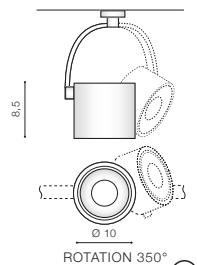

BK / BK *

COSTA ARM

LED integrated

voltage: 230V

LED 12W 1020lm 3000K

LED

IP20

technical specification

installation place

beam angle: 24°

COLOUR / NEW INDEX NO.

- WHITE/WHITE (WH/WH) **AZ2703**
- BLACK/BLACK (BK/BK) **AZ2702**

WH / WH

BK / BK