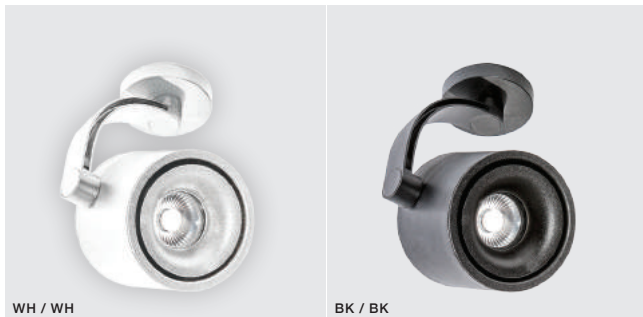

BK / BK *

COSTA ARM

LED integrated

voltage: 230V

LED 12W 1020lm 3000K

LED

IP20

technical specification

installation place

beam angle: 24°

COLOUR / NEW INDEX NO.

- WHITE/WHITE (WH/WH) **AZ2703**
- BLACK/BLACK (BK/BK) **AZ2702**

WH / WH

BK / BK