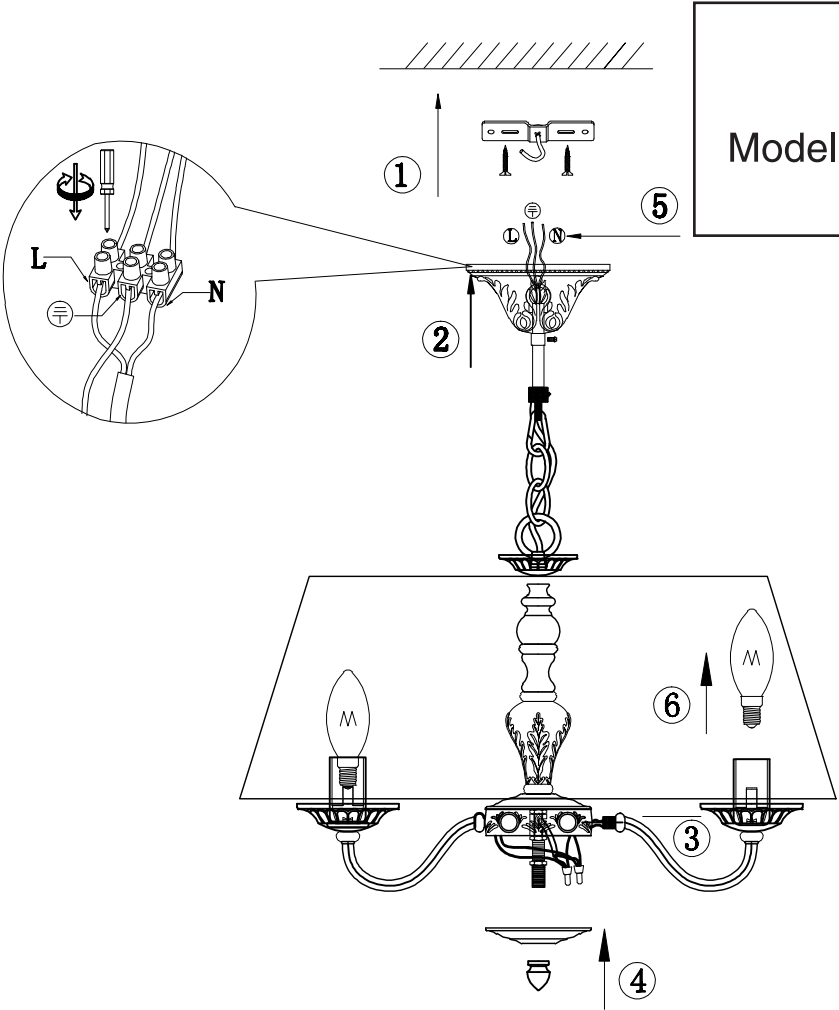

Instruction

Collection: Elegant
 Series: Bouquet
 Model: ARM023-PL-03-S
 Suspended

 3 x E14 (40w)

MAYTONI
 DECORATIVE LIGHTING

www.maytoni.de