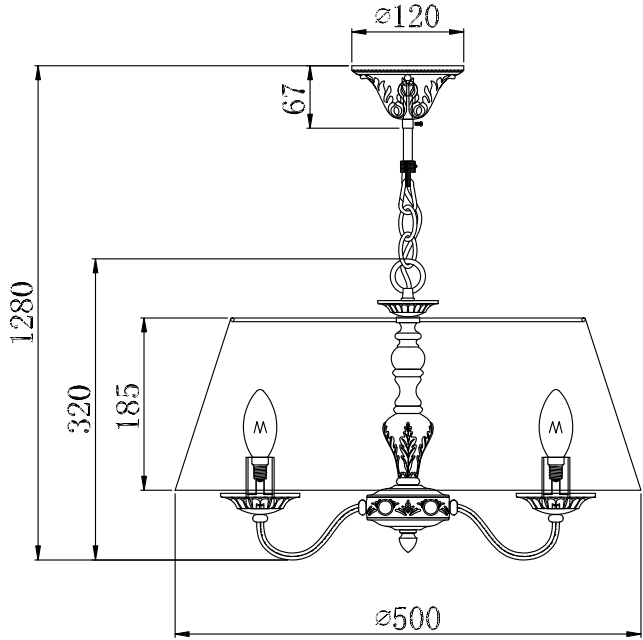

Instruction

Collection: Elegant
 Series: Bouquet
 Model: ARM023-PL-03-S
 Suspended

 3 x E14 (40w)

MAYTONI
 DECORATIVE LIGHTING

www.maytoni.de