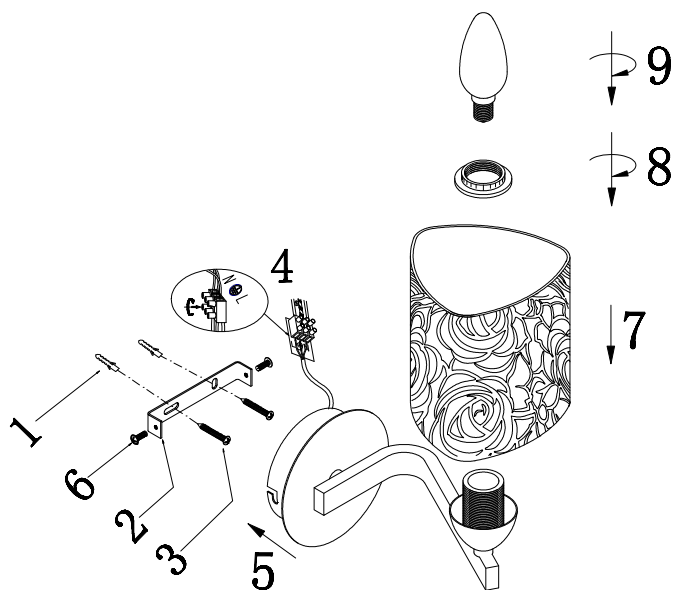

FREYA
TRADITION OF QUALITY

Instruction

FR5117WL-01CH

1 x E14 (40W)

Model: FR5117WL-01CH
Series: Ciclo

Wall Lamps