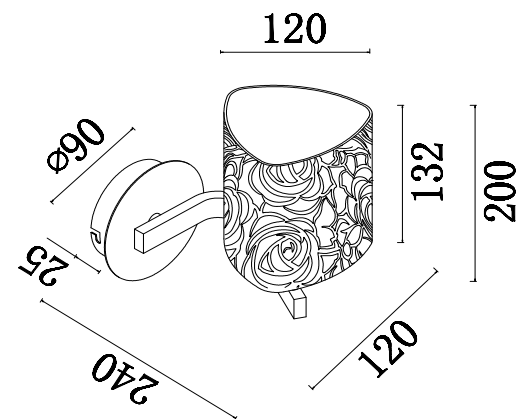

FREYA
TRADITION OF QUALITY

Instruction

FR5117WL-01CH

1 x E14 (40W)

Model: FR5117WL-01CH
Series: Ciclo

Wall Lamps