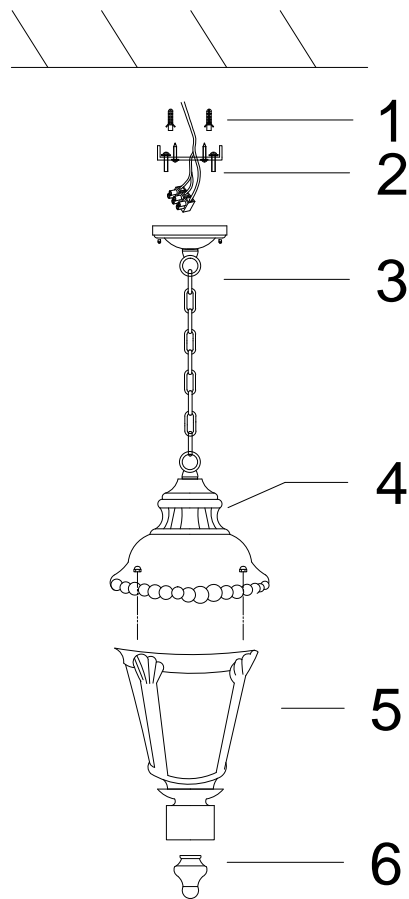

Instruction

O029PL-01GN

1 x E27 (60W)

Model: O029PL-01GN
Collection: Outdoor
Series: Goiri

Pendant Lamps