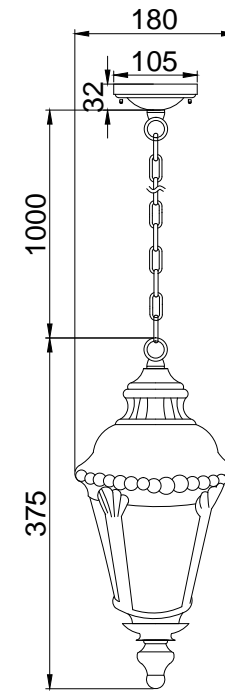

Instruction

O029PL-01GN

1 x E27 (60W)

Model: O029PL-01GN
Collection: Outdoor
Series: Goiri

Pendant Lamps