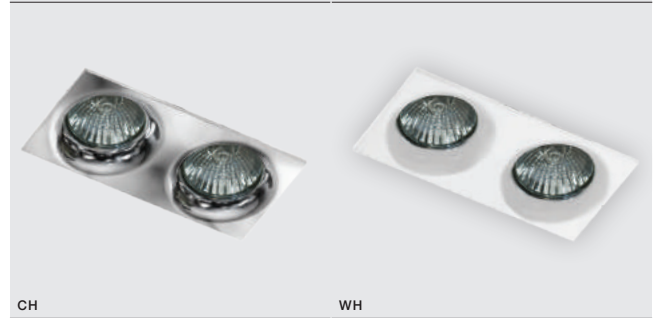

CH *

IVO SQUARE

bulb not included

voltage: 230V	connect GU10 1x Max 50W	
IP20		
	installation place	<input checked="" type="checkbox"/>
	inlet opening	Ø6,4cm

COLOUR / NEW INDEX NO.

- CHROME (CH). **AZ1788**
- WHITE (WH). **AZ1825**

CH

WH

CH

WH

CH *

IVO 2 SQUARE

bulb not included

voltage: 230V	connect GU10 2x Max 50W	
IP20		
	installation place	<input checked="" type="checkbox"/>
	inlet opening	6,5x14,5cm

COLOUR / NEW INDEX NO.

- CHROME (CH). **AZ1789**
- WHITE (WH). **AZ1826**