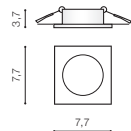

CH *

IVO SQUARE

bulb not included

voltage: 230V	connect GU10 1x Max 50W	
IP20		
	installation place	<input checked="" type="checkbox"/>
	inlet opening	Ø6,4cm

COLOUR / NEW INDEX NO.

- CHROME (CH). **AZ1788**
- WHITE (WH). **AZ1825**

CH

WH

CH

WH

CH *

IVO 2 SQUARE

bulb not included

voltage: 230V	connect GU10 2x Max 50W	
IP20		
	installation place	<input checked="" type="checkbox"/>
	inlet opening	6,5x14,5cm